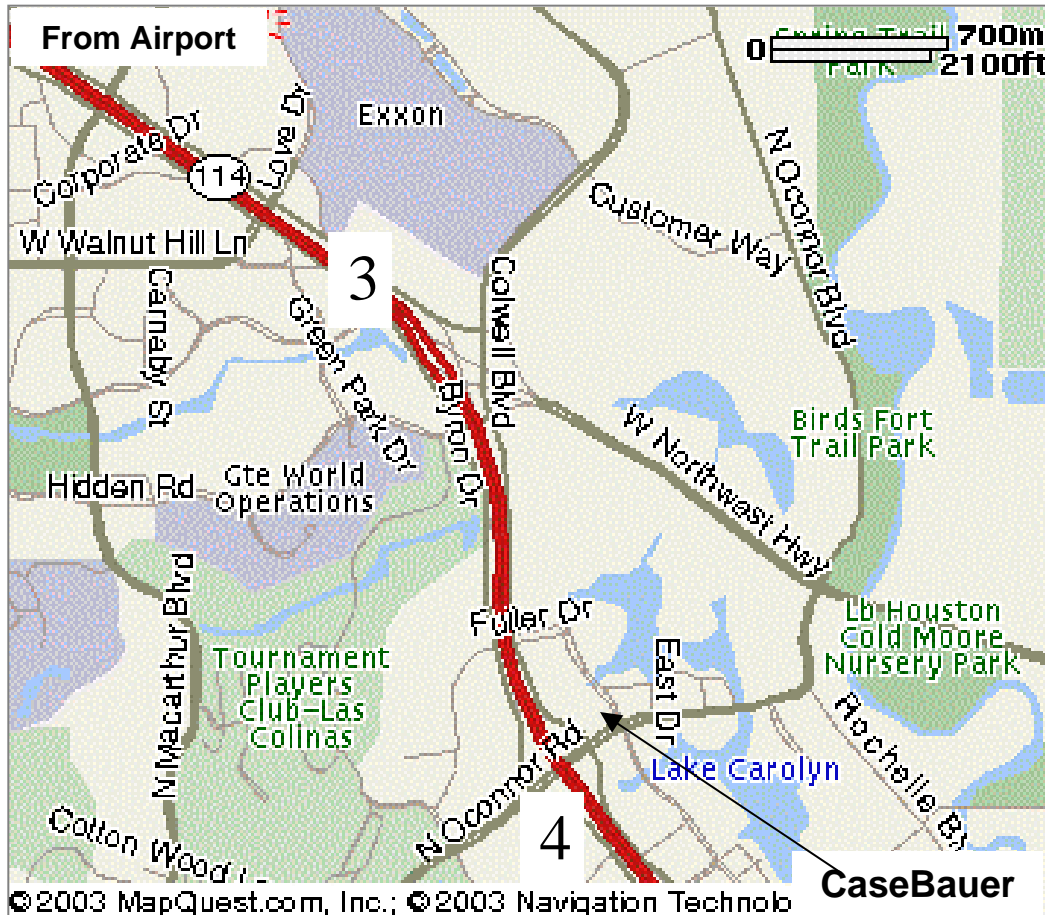

## Travel Directions DFW Airport to CaseBauer

- 1: Start out going North on INTERNATIONAL DR toward the NORTH AIRPORT EXIT 0.01 miles.
- 2: Continue North, after the Tollbooth, and stay right to take the first exit going East on TX-114/ JOHN W CARPENTER FRWY. 0.41 miles.
- 3: Stay straight on TX-114/ JOHN W CARPENTER FRWY. 5.60 miles.
- 4: Exit North (Right) onto N OCONNOR BLVD. .025 miles.
- 5: WILLIAMS SQUARE is located on the left. CaseBauer offices are located on the 17th floor of the Center Tower, Suite 1785.